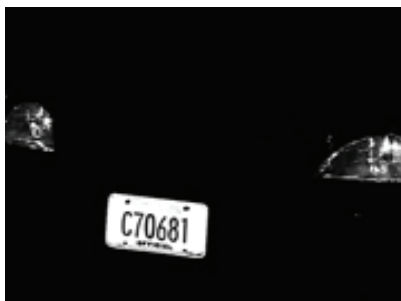

Extreme in Action: License Plate Capture Nabs Casino Crooks

BOSCH
Invented for life

“The authorities were after this person for months, but she always found ways to escape the law. The Bosch REG cameras delivered police the evidence they needed to put this criminal away.”

Michael Stark, Bluff City Electronics

Customer: Rainbow Casino
Sector: Gaming
Product: REG License Plate Capture Cameras

License Plate Capture Nabs Casino Crooks

Bosch REG License Plate Capture Cameras have improved casino security across North America by providing effective vehicle surveillance and access control. At Rainbow Casino in Mississippi, police used images from REG cameras to capture a criminal who repeatedly preyed on vulnerable adults. The culprit had frustrated authorities for months, cheating victims of cash, bank cards, PINs and checks. Cooperating with the Mississippi Office of the Attorney General, Rainbow Casino delivered a clear license plate and vehicle image, leading to arrest. The accused pleaded guilty, receiving a several-year jail term.

Conventional Camera

Problem: Casino Operators Cannot Identify Vehicles Entering their Properties

- Conventional cameras do not effectively and consistently capture license plates on a 24/7 basis
- Difficult speed and lighting conditions make reliable capture impossible
- Casino cannot identify or prevent the entry of unwanted vehicles

Bosch REG License Plate Capture Cameras show clear plate images, irrefutable evidence that helped police convict a criminal preying on senior citizens.

Solution: REG Cameras for Effective 24/7 License Plate Capture